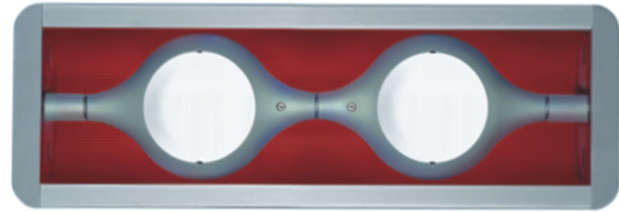

SPACE RECESSED

D96001

GENERAL

Series: Space
Brand: Milan
Division: Design
Mounting Type: Recessed
Mounting Location: Ceiling
Subcategory: Downlight

PHYSICAL

Shape: Rectangle
Length (mm): 445
Length (in): 17 1/2
Width (mm): 150
Width (in): 6
Height (mm): 89
Height (in): 3 1/2
Light Distribution: Direct
Weight (kg): 3.2
Weight (lbs): 7
Diffuser: Glass - Sold Separately
Fixture Finish: Metallic Gray
Fixture Material: Metal

ELECTRICAL

Number of Lamps: 2
Lamp Type: LED Retrofit
Lamp Shape: MR16
Bulb Included: Bulb Not Included
Total Output Wattage (W): 10
Max. Wattage Per Lamp (W): 5
Lamp Base: GU10

LED

OPTICAL

RATINGS AND CERTIFICATIONS

Certified By: CSA Certified to UL and CSA Standards
IP rating: IP20

PROJECT	_____
TYPE	_____
NOTES	_____
QUANTITY	_____
DATE	_____

150mm 6"